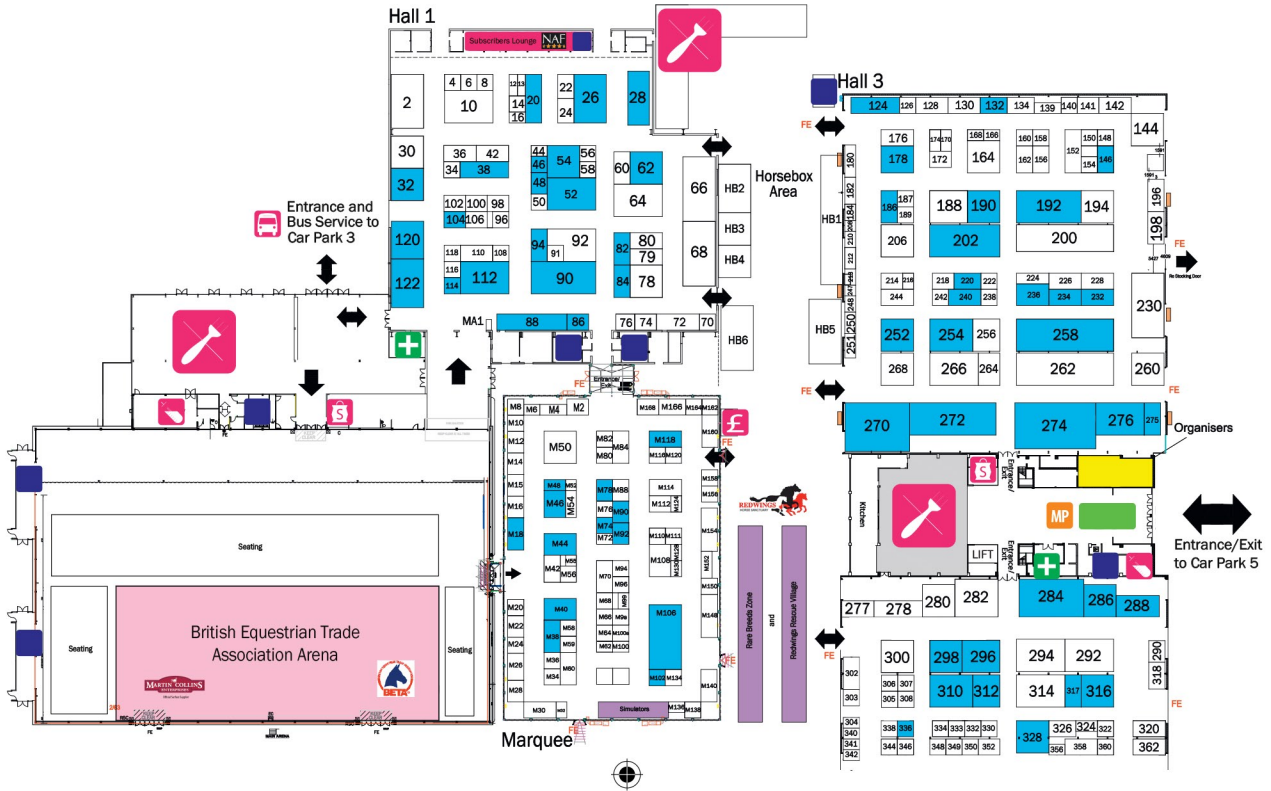

Show Floor Plan

For details of who is exhibiting turn to pages 37 – 41

Key

Toilets

First Aid

Shop & Drop

VIP Lounge

Cash point

Meeting Point

Parent & baby changing room

British Equestrian Trade Association Arena - Turn to page 4

Catering

Country & Stable Arena - Turn to page 12

Bus service to car park 3

Celebrity Signings sponsored by Grays - Turn to page 11